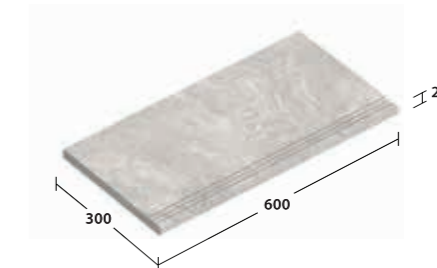

Code: PT-2060.2
 200x600x20 mm. 8.33 pcs./sq.m.
 6 pcs./ctn. 0.72 sq.m./ctn.

Code: PT-1560.2
 150x600x20 mm. 11.11 pcs./sq.m.
 7 pcs./ctn. 0.63 sq.m./ctn.

ANTI-SLIP [R11] 2 CM.

BULLNOSE

BULLNOSE WITH BROACHING LINE

TECH GRIP [R10] 1 CM.

Properties

Finished	Thickness		Bullnose 2 cm.
	1 cm.	2 cm.	
Anti-Slip R11	●	●	●
Tech Grip R10	●		

Bullnose

Code: PTS-3060.2
 300x600x20 mm. 1.67 pcs./m.
 4 pcs./ctn. 2.40 m./ctn.

Bullnose with Broaching Line

Code: PTS3-3060.2
 300x600x20 mm. 1.67 pcs./m.
 4 pcs./ctn. 2.40 m./ctn.

Drop Face

Code: PTL-3060.2
 300x600x50 mm. 1.67 pcs./m.
 2 pcs./ctn. 1.20 m./ctn.

Type Floor
 Code PT-3060.2, PTS-3060.2
 PTD2-2060.2, PTDC2-3030.2
 Color White Pearl