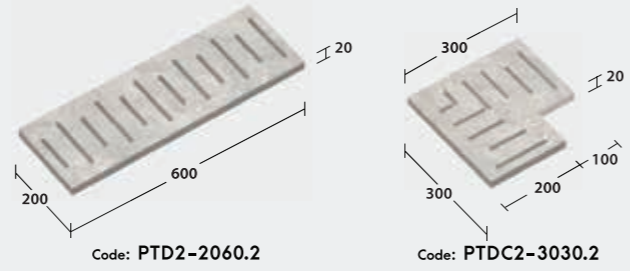

PREMIUM TRAVATINO