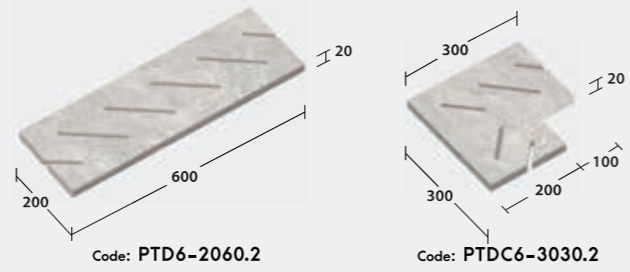

PREMIUM TRAVATINO