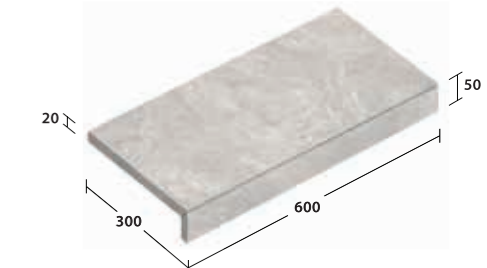

Code: PT-2060.2
 200x600x20 mm. 8.33 pcs./sq.m.
 6 pcs./ctn. 0.72 sq.m./ctn.

Code: PT-1560.2
 150x600x20 mm. 11.11 pcs./sq.m.
 7 pcs./ctn. 0.63 sq.m./ctn.

ANTI-SLIP [R11] 2 CM.

BULLNOSE

BULLNOSE WITH BROACHING LINE

TECH GRIP [R10] 1 CM.

Properties

Finished	Thickness		Bullnose 2 cm.
	1 cm.	2 cm.	
Anti-Slip R11	●	●	●
Tech Grip R10	●		

Bullnose

Code: PTS-3060.2
 300x600x20 mm. 1.67 pcs./m.
 4 pcs./ctn. 2.40 m./ctn.

Bullnose with Broaching Line

Code: PTS3-3060.2
 300x600x20 mm. 1.67 pcs./m.
 4 pcs./ctn. 2.40 m./ctn.

Drop Face

Code: PTL-3060.2
 300x600x50 mm. 1.67 pcs./m.
 2 pcs./ctn. 1.20 m./ctn.

Type Floor
 Code PT-3060.2, PTS-3060.2
 PTD2-2060.2, PTDC2-3030.2
 Color White Pearl