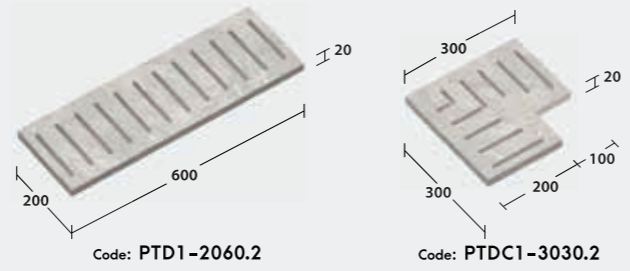

PREMIUM TRAVATINO