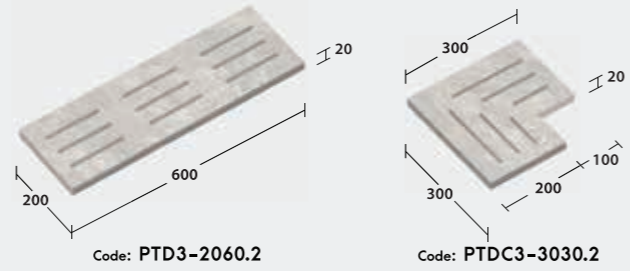

PREMIUM TRAVATINO