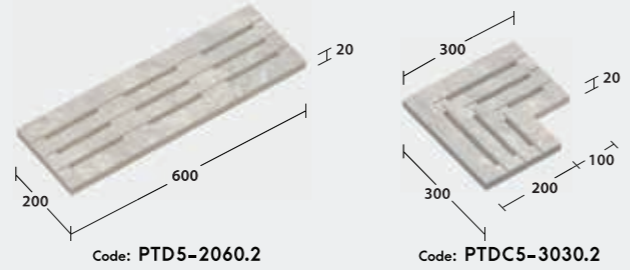

PREMIUM TRAVATINO