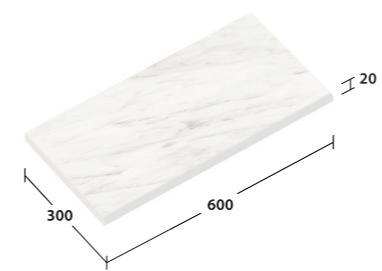

Code: **WC-2060.2**  
200x600x20 mm. 8.33 pcs./sq.m.  
6 pcs./ctn. 0.72 sq.m./ctn.

Code: **WC-3030.2**  
300x300x20 mm. 11.11 pcs./sq.m.  
8 pcs./ctn. 0.72 sq.m./ctn.

Code: **WC-1560.2**  
150x600x20 mm. 11.11 pcs./sq.m.  
8 pcs./ctn. 0.72 sq.m./ctn.

Code: **WC-3060.2**  
300x600x20 mm. 5.56 pcs./sq.m.  
4 pcs./ctn. 0.72 sq.m./ctn.

Code: **WC-6012.2**  
**Original Size**  
600x1200x20 mm. 1.39 pcs./sq.m.  
1 pcs./ctn. 0.72 sq.m./ctn.

**Properties**

	Thickness		Bullnose
	1 cm.	2 cm.	
Finished			2 cm.
Anti-Slip R11		●	●
Honed R9	●		

**Bullnose**

**Bullnose with Broaching Line**

**Drop Face**

Code: **WCS-3060.2**  
300x600x20 mm. 1.67 pcs./m.  
4 pcs./ctn. 2.40 m./ctn.

Code: **WCS3-3060.2**  
300x600x20 mm. 1.67 pcs./m.  
4 pcs./ctn. 2.40 m./ctn.