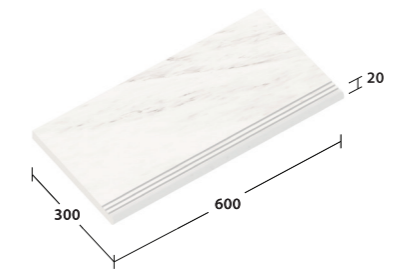

Code: **WC-2060.2**  
200x600x20 mm. 8.33 pcs./sq.m.  
6 pcs./ctn. 0.72 sq.m./ctn.

Code: **WC-3030.2**  
300x300x20 mm. 11.11 pcs./sq.m.  
8 pcs./ctn. 0.72 sq.m./ctn.

Code: **WC-1560.2**  
150x600x20 mm. 11.11 pcs./sq.m.  
8 pcs./ctn. 0.72 sq.m./ctn.

Code: **WC-3060.2**  
300x600x20 mm. 5.56 pcs./sq.m.  
4 pcs./ctn. 0.72 sq.m./ctn.

Code: **WC-6012.2**  
**Original Size**  
600x1200x20 mm. 1.39 pcs./sq.m.  
1 pcs./ctn. 0.72 sq.m./ctn.

**Properties**

	Thickness		Bullnose
	1 cm.	2 cm.	
Finished			2 cm.
Anti-Slip R11		●	●
Honed R9	●		

**Bullnose**

**Bullnose with Broaching Line**

**Drop Face**

Code: **WCS-3060.2**  
300x600x20 mm. 1.67 pcs./m.  
4 pcs./ctn. 2.40 m./ctn.

Code: **WCS3-3060.2**  
300x600x20 mm. 1.67 pcs./m.  
4 pcs./ctn. 2.40 m./ctn.