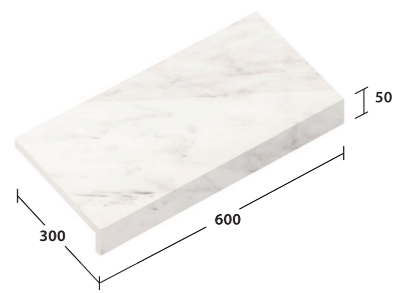

Code: **WC-3060.2**  
300x600x20 mm. 5.56 pcs./sq.m.  
4 pcs./ctn. 0.72 sq.m./ctn.

Code: **WC-6012.2**  
**Original Size**  
600x1200x20 mm. 1.39 pcs./sq.m.  
1 pcs./ctn. 0.72 sq.m./ctn.

**Properties**

	Thickness		Bullnose
	1 cm.	2 cm.	
Finished			2 cm.
Anti-Slip R11		●	●
Honed R9	●		

**Bullnose**

**Bullnose with Broaching Line**

**Drop Face**

Code: **WCS-3060.2**  
300x600x20 mm. 1.67 pcs./m.  
4 pcs./ctn. 2.40 m./ctn.

Code: **WCS3-3060.2**  
300x600x20 mm. 1.67 pcs./m.  
4 pcs./ctn. 2.40 m./ctn.